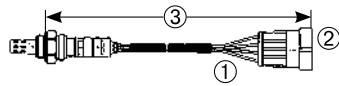

e kW
C
Y
I

Stock-No

Type-No

Universal

2.0 16V dCi	(BT_, DT_) (PHASEIII)	1995	110	4	09.07-	M9R742 / M9R744 / M9R746 / M9R748 / M9R754 / M9R802 / M9R805 / M9R808 / M9R814 / M9R845 / M9R854 / M9R858	Check connector	R	5	174	500	91299	UAR9000-EE008	
2.0 16V dCi	(BT_, DT_) (PHASEIII)	1995	110	4	09.07-	M9R742 / M9R744 / M9R746 / M9R748 / M9R754 / M9R802 / M9R805 / M9R808 / M9R814 / M9R845 / M9R854 / M9R858	Check connector	R	5	174	700	95793	UAR9000-EE006	
2.0 16V dCi	(BT_, DT_, KT_) (PHASEIII)	1995	127	4	01.08-	M9R800 / M9R806 / M9R809 / M9R815 / M9R854 / M9R857	Check connector	R	5	174	500	91299	UAR9000-EE008	
2.0 16V dCi	(BT_, DT_, KT_) (PHASEIII)	1995	127	4	01.08-	M9R800 / M9R806 / M9R809 / M9R815 / M9R854 / M9R857	Check connector	R	5	174	700	95793	UAR9000-EE006	
2.0 16V dCi	(BT1_, DT1_, KT1_) (PHASEIII)	1995	131	4	03.08-	M9R816 / M9R820 / M9R828	Check connector	R	5	174	500	91299	UAR9000-EE008	
2.0 16V dCi	(BT1_, DT1_, KT1_) (PHASEIII)	1995	131	4	03.08-	M9R816 / M9R820 / M9R828	Check connector	R	5	174	700	95793	UAR9000-EE006	
2.0 16V / Hi-Flex	(BT_) (PHASEIII)	1997	103	4	09.07-	M4R704 / M4R726		R	4	101	434	0013	OZA603-R2	
2.0 16V / Hi-Flex	(BT_) (PHASEIII)	1997	103	4	09.07-	M4R704 / M4R726		D	4	120	425	6518	OZA603-R3	
2.0 8V	(K56_) (PHASEIII) Grandtour	1998	83	4	09.95-02.01	F3R722 / F3R723		R	3	14	288	95257	OZA728-R1	93111
2.0 8V	(K56_) (PHASEIII) Grandtour	1998	84	4	10.98-01.01	F3R768		R	4	28	255	97440	OZA660-EE37	
2.0 16V	(KG_) (PHASEIII) Grandtour	1998	95		08.02-02.08	F4R713		R	4	67	455	0380	OZA659-EE6	95801
2.0 16V	(KG_) (PHASEIII) Grandtour	1998	97		09.02-05.05	K4M714 / K4M715		R	4	67	455	0380	OZA659-EE6	95801