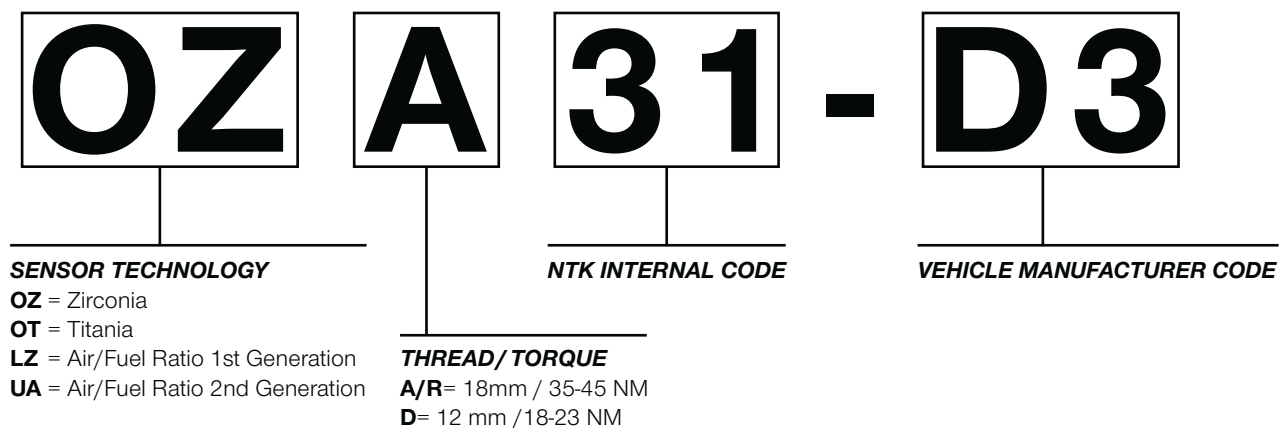

🇬🇧 GB // How to read our part number: Oxygen Sensors