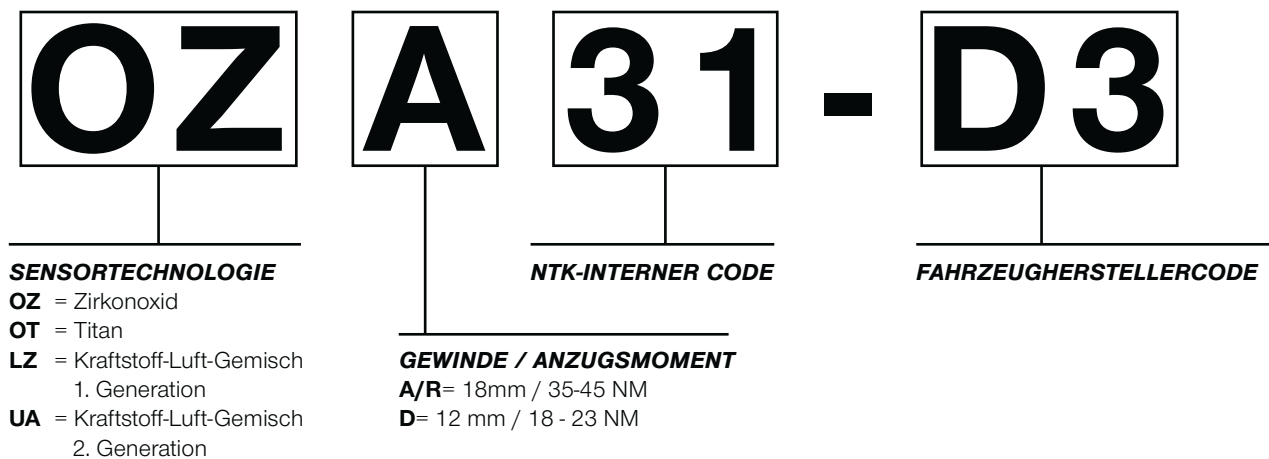

DE // So lesen Sie unsere Teilenummern: Sauerstoffsensoren