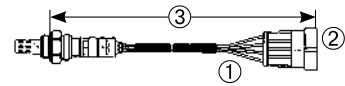

MICRA K10

1.0 8V	(K10)	988	37	4	12.82-12.89	MA10S		R	1	3	170	0131	OZA401-E50	91157
1.0 8V	(K10)	988	40	4	12.82-05.89	MA10S		R	1	3	170	0131	OZA401-E50	91157
1.2 8V	(K10)	1235	40	4	07.86-07.92	MA12S		R	1	3	170	0131	OZA401-E50	91157

MICRA K11

1.0 16V i	(K11)	998	40	4	08.92-09.00	CG10DE		R	3	23	380	90368	OZA721-EE15	93111
1.0 16V i	(K11)	998	44	4	09.00-11.00	CG10DE		R	4	122	350	96188	OZA457-EE24	
1.0 16V i	(K11)	998	44	4	12.00-02.03	CG10DE		R	4	70	350	96182	OZA660-EE33	
1.0 16V i	(K11)	998	44	4	12.00-02.03	CG10DE		D	4	70	425	94069	OZA660-EE61	
1.3 16V i	(K11)	1275	55	4	08.92-07.00	CG13DE		R	3	23	380	90368	OZA721-EE15	93111
1.4 16V i	(K11)	1348	60	4	09.00-11.00	CGA3DE		R	4	122	350	96188	OZA457-EE24	
1.4 16V i	(K11)	1348	60	4	12.00-02.03	CGA3DE		R	4	70	350	96182	OZA660-EE33	
1.4 16V i	(K11)	1348	60	4	12.00-02.03	CGA3DE		D	4	70	425	94069	OZA660-EE61	

MICRA K12

1.0 16V	(K12)	998	48	4	01.03-10.04	CG10DE		R	4	70	401	6513	OZA544-N14	
1.0 16V	(K12)	998	48	4	01.03-10.04	CG10DE		D	4	70	401	6513	OZA544-N14	
1.2 16V	(K12)	1240	48	4	01.03-12.10	CG12DE	Only OE 22690ED000	R	4	31	271	0012	OZA603-N2	
1.2 16V	(K12)	1240	48	4	01.03-12.10	CG12DE	Only OE 226A08U300	R	4	70	290	1688	OZA659-EE72	95801
1.2 16V	(K12)	1240	48	4	01.03-12.10	CR12DE	Only OE 22690ED000	R	4	31	271	0012	OZA603-N2	
1.2 16V	(K12)	1240	48	4	01.03-12.10	CR12DE	Only OE 226A08U300	R	4	70	290	1688	OZA659-EE72	95801
1.2 16V	(K12)	1240	59	4	06.05-06.10	CR12DE	Only OE 22690ED000	R	4	31	271	0012	OZA603-N2	
1.2 16V	(K12)	1240	59	4	06.05-06.10	CG12DE	Only OE 22690ED000	R	4	31	271	0012	OZA603-N2	
1.2 16V	(K12)	1240	59	4	06.05-06.10	CR12DE	Only OE 226A08U300	R	4	70	290	1688	OZA659-EE72	95801
1.2 16V	(K12)	1240	59	4	06.05-06.10	CG12DE	Only OE 226A08U300	R	4	70	290	1688	OZA659-EE72	95801
1.4 16V	(K12)	1386	65	4	01.03-05.05	CR14DE		R	4	70	401	6513	OZA544-N14	
1.4 16V	(K12)	1386	65	4	06.05-06.10	CR14DE		R	4	31	271	0012	OZA603-N2	
1.4 16V	(K12)	1386	65	4	01.03-05.05	CR14DE		D	4	70	401	6513	OZA544-N14	
1.4 16V	(K12)	1386	65	4	06.05-06.10	CR14DE		D	4	70	290	1688	OZA659-EE72	95801
1.6 16V SR	(K12)	1598	81	4	06.05-06.10	HR16DE		R	4	31	271	0012	OZA603-N2	
1.6 16V SR	(K12)	1598	81	4	06.05-06.10	HR16DE		D	4	31	371	1967	OZA603-N5	

MICRA K12 C+C

1.4 16V	(K12)	1386	65	4	08.05-	CR14DE		R	4	31	271	0012	OZA603-N2	
1.4 16V	(K12)	1386	65	4	08.05-	CR14DE		D	4	70	290	1688	OZA659-EE72	95801
1.6 16V SR	(K12)	1598	81	4	08.05-12.10	HR16DE		R	4	31	271	0012	OZA603-N2	
1.6 16V SR	(K12)	1598	81	4	08.05-12.10	HR16DE		R	4	31	371	1967	OZA603-N5	

MICRA K13K

1.2 12V	K13K	1198	56	3	04.11-09.15	HR12DE		D	4	156	371	92653	OZA603-N18	
1.2 12V	K13K	1198	59	3	05.10-	HR12DE		D	4	156	371	92653	OZA603-N18	
1.2 12V DIG-S	K13K	1198	72	3	04.11-06.13	HR12DR		D	4	149	371	90848	OZA672-N1	

MURANO

3.5 24V	(Z50)	3498	172	6	11.04-06.08	VQ35DE		D	4	70	271	1432	OZA554-N4	
3.5 24V	(Z50)	3498	180	6	11.04-06.08	VQ35DE		D	4	70	271	1432	OZA554-N4	
3.5 24V CVTC	(Z51)	3498	183	6	01.10-09.14	VQ35DE		D	4	31	471	95893	OZA603-N9	
3.5 24V	(Z51)	3498	188	6	10.08-	VQ35DE		D	4	31	471	95893	OZA603-N9	
3.5 24V	(Z51)	3498	191	6	01.11-	VQ35DE		D	4	31	471	95893	OZA603-N9	
3.5 24V	(Z51)	3498	195	6	06.08-	VQ35DE		D	4	31	471	95893	OZA603-N9	

NOTE