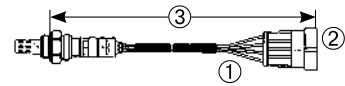

kW C Y I				R D ① ② ③	Stock-No	Type-No	Universal					
Daily 35C10	2.3 16V	GKAA41A1, GKAA41A2, GKAA41C1, GKAA42A1, GKAA42A2, GKAA42C1, GKAA42C2, GKAA43A2, GKAA43A3, GKAA43C2, GKAA43C3, GKAA46A2, GKAA46A3, GKAA46C2, GKAA46C3, GKAAV1A1, GKAAV2A1, GKAAV3A2, GKAAV6A2, PLCA4BA2, PLCA4CA2	2287	70	4	06.06-08.11	F1AE0481F	R	5	174	400	91780	UAR9000-EE009	
Daily 40C10	2.3 16V	GLAB43A2	2287	70	4	06.06-08.11	F1AE0481F	R	5	174	400	91780	UAR9000-EE009	
Daily 29L12	2.3 16V	GABA11A1, GABA11C1, GABA14A1, GABA64A1, GABA64C1, PADA1AA1, PADA1DA1, PADA1DC1, PADA6DA1	2287	85	4	06.06-08.11	F1AE0481G	R	5	174	400	91780	UAR9000-EE009	
Daily 29L12	2.3 16V	GABC14A1, GHBC41A1, GHBC43C2, PADC1AA1, PADC1DA1, PADC6DA1	2287	85	4	06.06-08.11	F1AE0481G	R	5	174	400	91780	UAR9000-EE009	
Daily 35C12	2.3 16V	GBBA11A1, GBBA11AA, GBBA11C1, GBBA11CA, GBBA14A1, GBBA14AA, GBBA14C1, GBBA14CA, GBBA15A1, GBBA15AA, GBBA15C1, GBBA64A1, GBBA64C1, GBBA65A1, GBBA65C1, PBDA1DA1, PBDA6DA1	2287	85	4	06.06-08.11	F1AE0481G	R	5	174	400	91780	UAR9000-EE009	
Daily 35C12	2.3 16V	GBBC11A1, GBBC14A1, GBBC14AA, GBBC15A1, GBBC15C1, GBBC64A1, GBBC65A1, GBBC65C1, GBBC65CA	2287	85	4	06.06-08.09	F1AE0481G	R	5	174	400	91780	UAR9000-EE009	
Daily 35C12	2.3 16V	GCBA11A1, GCBA11AA, GCBA11CA, GCBA14A1, GCBA14AA, GCBA14C1, GCBA14CA, GCBA15A1, GCBA15AA, GCBA15C1, GCBA15CA, GCBA17A1, GCBA17AA, GCBA17C1, GCBA17CA, GCBA64A1, GCBA64AA, GCBA65A1, GCBA65AA, GCBA65C1, GCBA65CA, GCBA67A1, GC	2287	85	4	06.06-08.11	F1AE0481G	R	5	174	400	91780	UAR9000-EE009	
Daily 35C12	2.3 16V	GABB11A1, GABB14A1, GABB64A1	2287	85	4	06.06-08.11	F1AE0481G	R	5	174	400	91780	UAR9000-EE009	
Daily 35C12	2.3 16V	GCBC14A1, GCBC15A1, GCBC15AA, GCBC17A1, GCBC64A1, GCBD11A1, GCBD11C1, GCBD14A1, GCBD14C1, GCBD15A1, GCBD17A1, GCBD17C1, GCBD65A1, GCBD67A1, GCBD67AA	2287	85	4	06.06-08.11	F1AE0481G	R	5	174	400	91780	UAR9000-EE009	
Daily 35C12	2.3 16V	GCBDA4A1, GJBC43A2, GJBC43A3, GJBC46A2, GJBCV2AB, GJBCV6A2, GJBD42A2, GJBD43A2, GJBD43C2, GJBD46A2, GJBD46A3	2287	85	4	06.06-08.11	F1AE0481G	R	5	174	400	91780	UAR9000-EE009