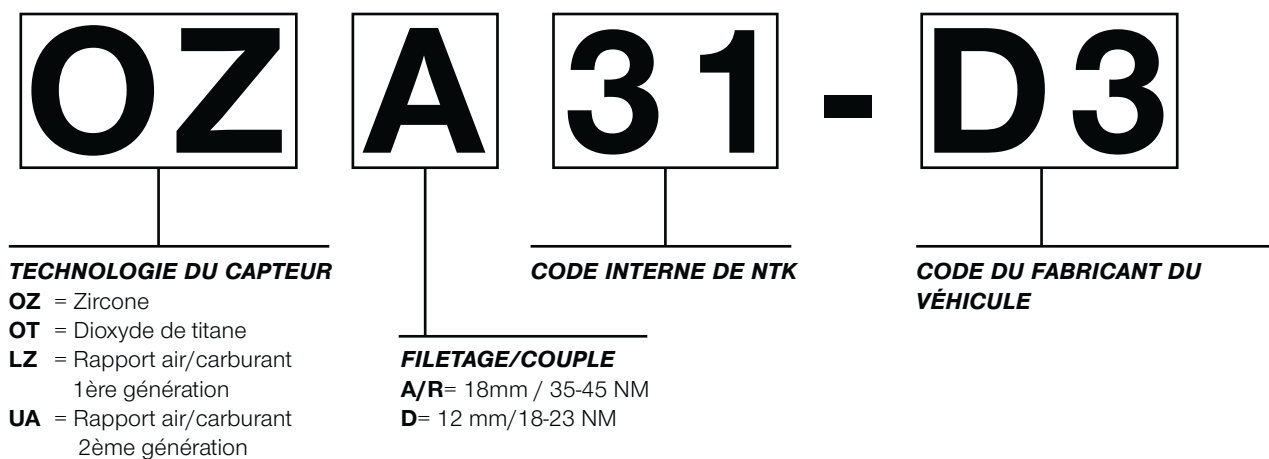

FR // Comment lire notre numéro de pièce: Sondes d'oxygène